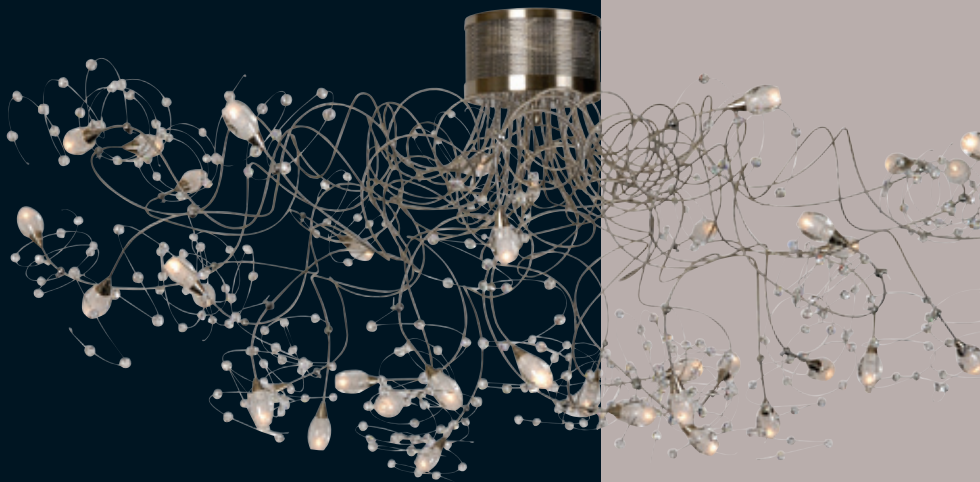

TORCELLO

Ceiling light

76101/38/12

- 38x12V/G4/5W/incl.
- Ø: ±90cm - H: ±45cm
- Satin Chrome