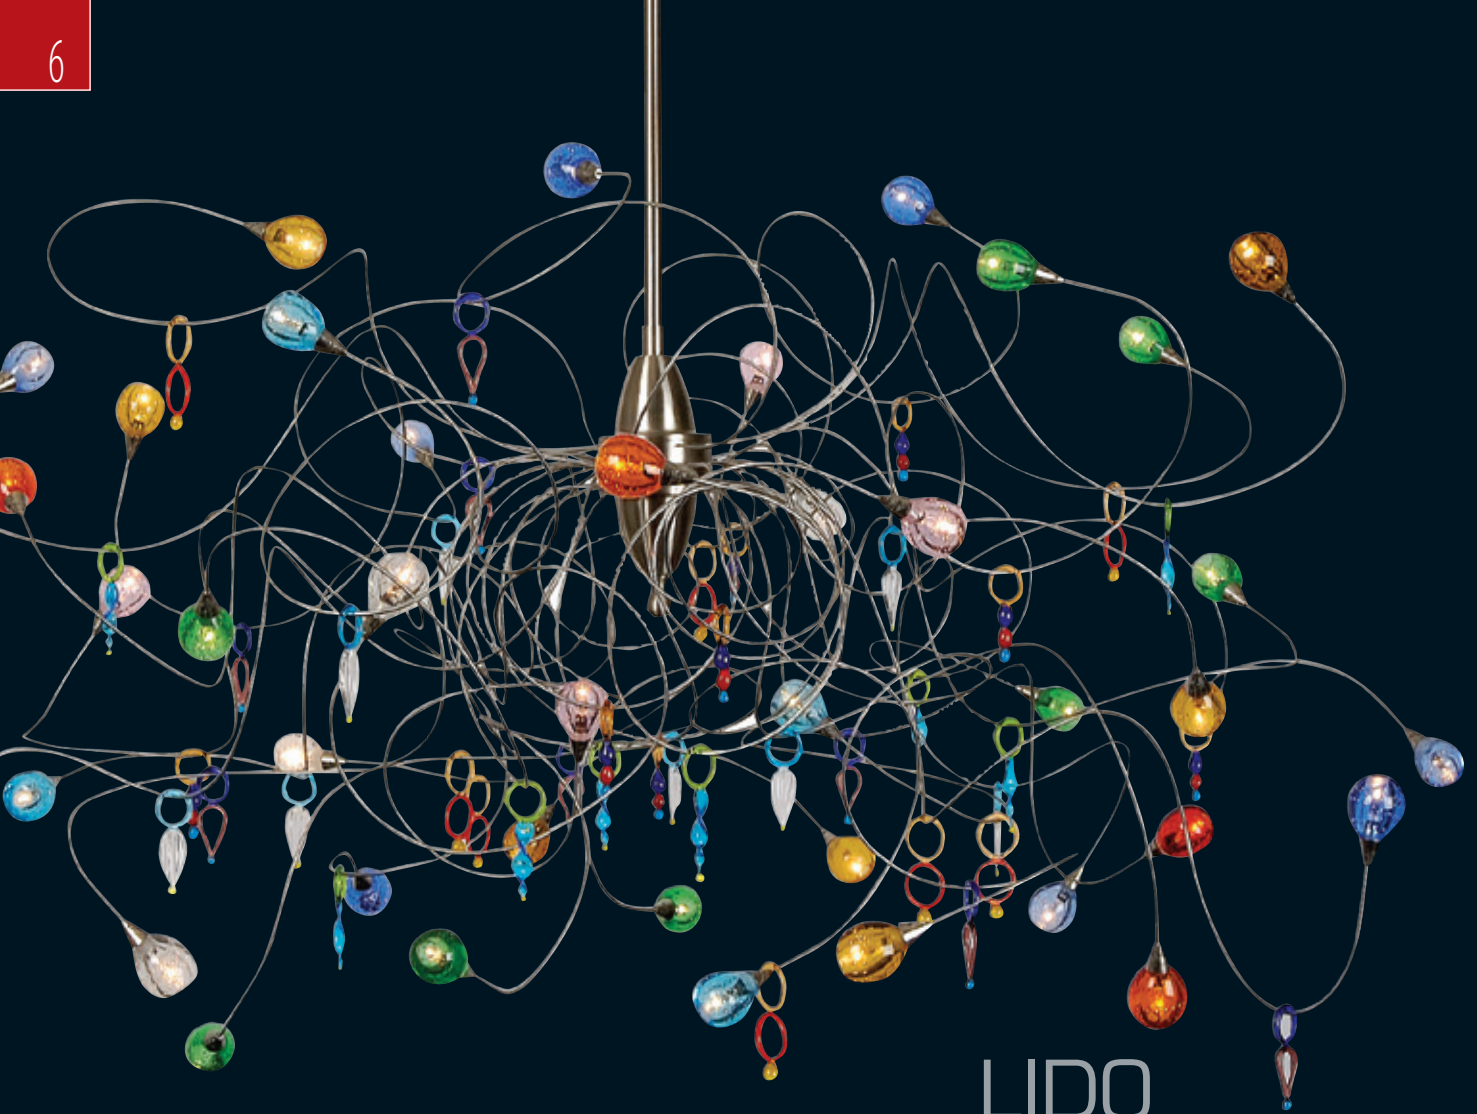

LIDO

LIDO
Chandelier
76400/40/12

- 40x12V/G4/5W/incl.
- Ø: ±110cm - H: ±110cm
- Dec glass/Satin Chrome

LIDO
Chandelier
76400/20/12

- 20x12V/G4/10W/incl.
- Ø: ±95cm - H: ±75cm
- Dec glass/Satin Chrome