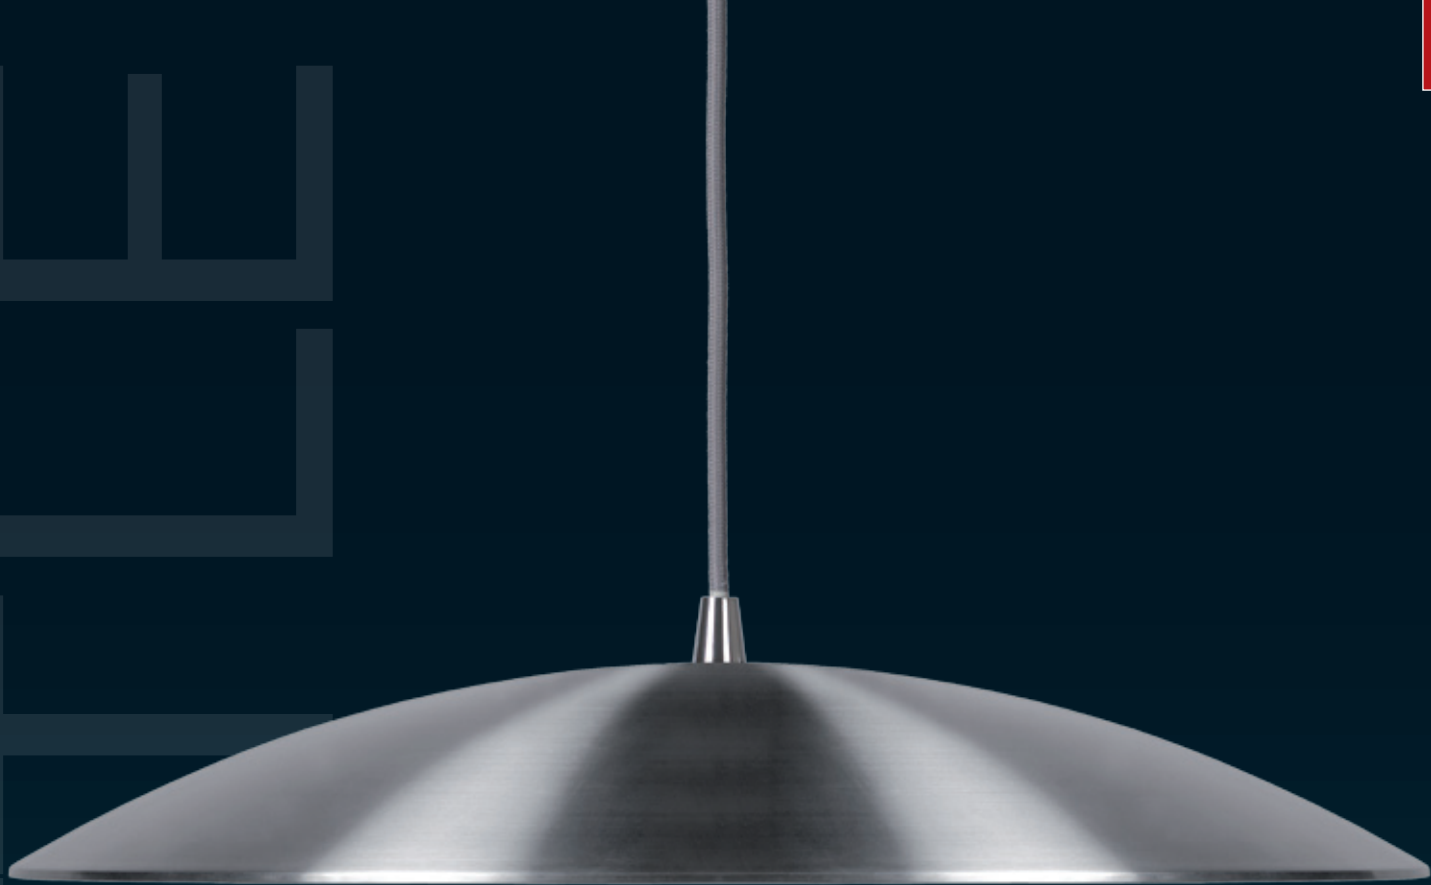

SHUTTLE

Pendant

31413/62/12

- 1 x T5/22W 1 x T5/40W/incl.
- Ø: 60 cm - H: 120 cm
- Satin Chrome