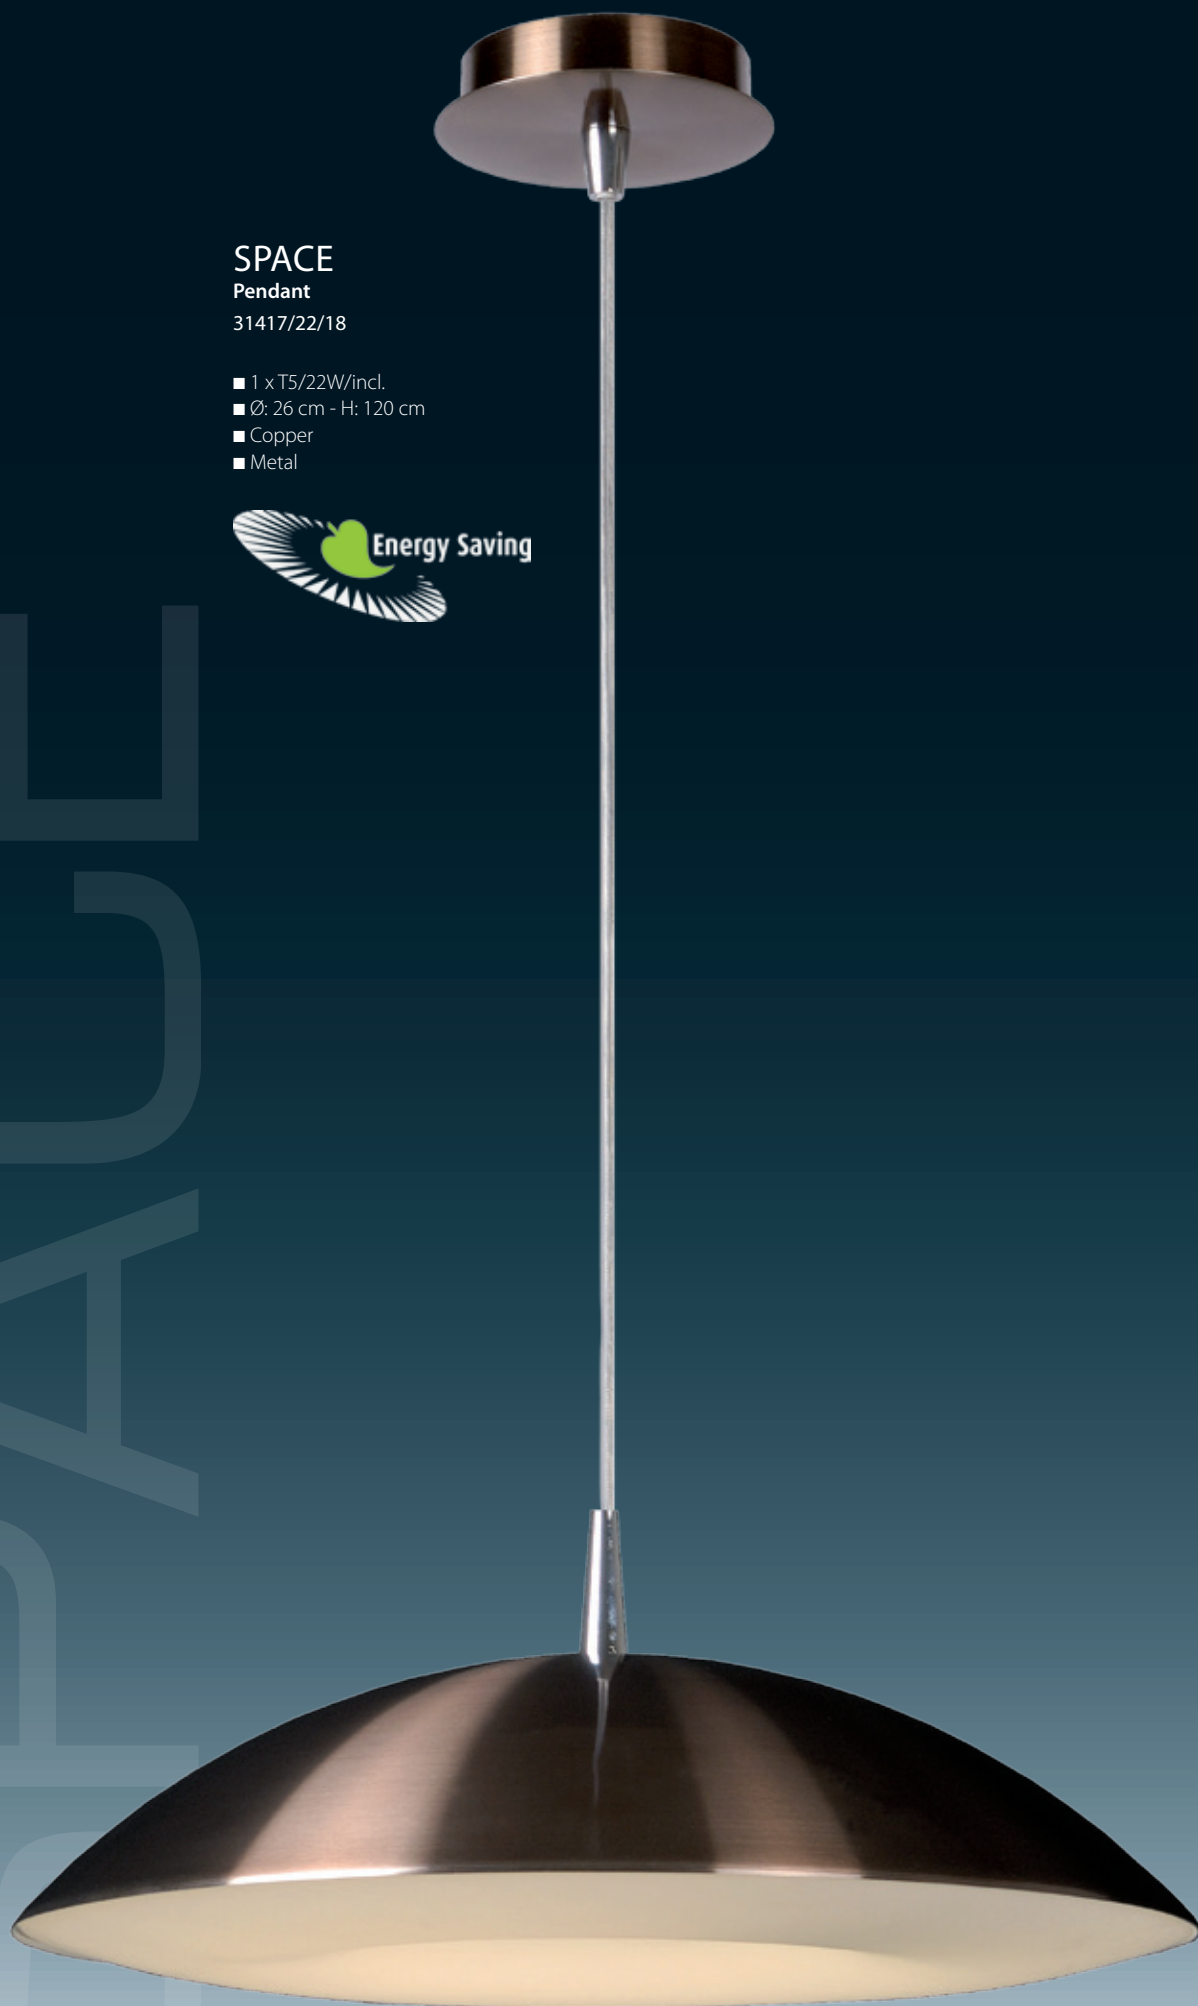

POIS
Ceiling light Circline
06112/32/67

- 1x32W/circline T8/excl.
- Ø: 40cm
- Glass

POIS
Ceiling light Circline
06112/72/67

- 1x32W+40W/circline T8/excl.
- Ø: 50cm
- Glass

SPACE

Pendant

31417/22/18

- 1 x T5/22W/incl.
- Ø: 26 cm - H: 120 cm
- Copper
- Metal